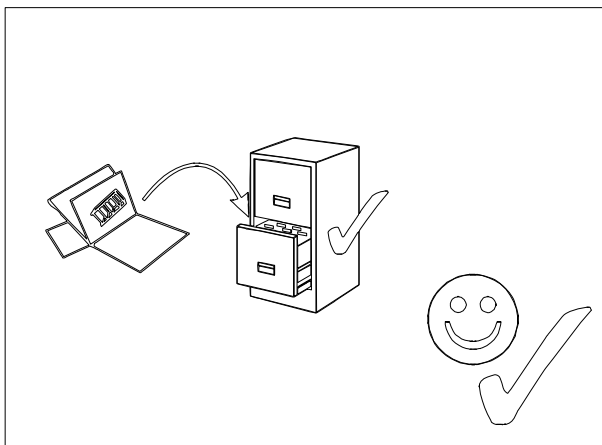

READ BEFORE ASSEMBLY

- Please read entirely Included Instruction manual and review packaged accessories according to diagram before assembling your furniture. Should you need further assistance with assembly, please contact your original place of purchase.
- Should you find missing parts or accessories during unpacking, please contact your original place of purchase. Have your original sales receipt and particular box control label ready.
- Should you find your furniture mechanically damaged, please do not continue with assembly. Return the product to original place of purchase along with all packaging materials in order to verify, that damages were caused during shipment and to improper assembly or unpacking.
- Any assembled and partially assembled units returned without original packaging will not be warranted.
- Any claims due to damages arisen during improper assembly by end user, or a third party will be covered for a fee.
- All claims must be submitted in writing only including the following: name, address, contact, detailed description of damages, proof of purchase and box control label (which includes ID number of packing person).