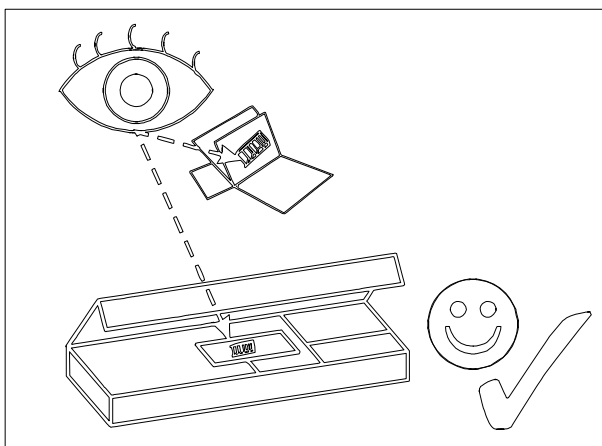

READ BEFORE ASSEMBLY

- Please read entirely Included Instruction manual and review packaged accessories according to diagram before assembling your furniture. Should you need further assistance with assembly, please contact your original place of purchase.
- Should you find missing parts or accessories during unpacking, please contact your original place of purchase. Have your original sales receipt and particular box control label ready.
- Should you find your furniture mechanically damaged, please do not continue with assembly. Return the product to original place of purchase along with all packaging materials in order to verify, that damages were caused during shipment and to improper assembly or unpacking.
- Any assembled and partially assembled units returned without original packaging will not be warranted.
- Any claims due to damages arisen during improper assembly by end user, or a third party will be covered for a fee.
- All claims must be submitted in writing only including the following: name, address, contact, detailed description of damages, proof of purchase and box control label (which includes ID number of packing person).