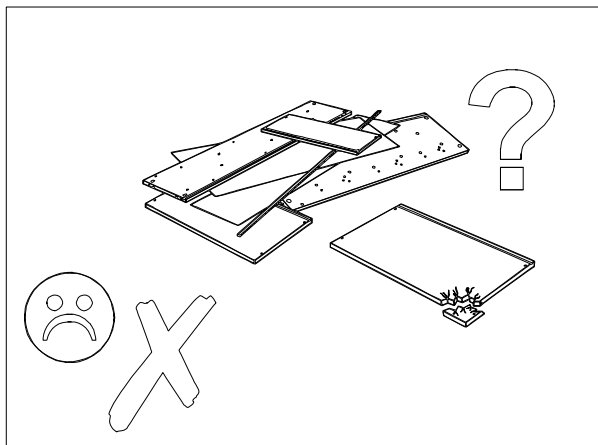

READ BEFORE ASSEMBLY

- Please read entirely Included Instruction manual and review packaged accessories according to diagram before assembling your furniture. Should you need further assistance with assembly, please contact your original place of purchase.
- Should you find missing parts or accessories during unpacking, please contact your original place of purchase. Have your original sales receipt and particular box control label ready.
- Should you find your furniture mechanically damaged, please do not continue with assembly. Return the product to original place of purchase along with all packaging materials in order to verify, that damages were caused during shipment and to improper assembly or unpacking.
- Any assembled and partially assembled units returned without original packaging will not be warranted.
- Any claims due to damages arisen during improper assembly by end user, or a third party will be covered for a fee.
- All claims must be submitted in writing only including the following: name, address, contact, detailed description of damages, proof of purchase and box control label (which includes ID number of packing person).