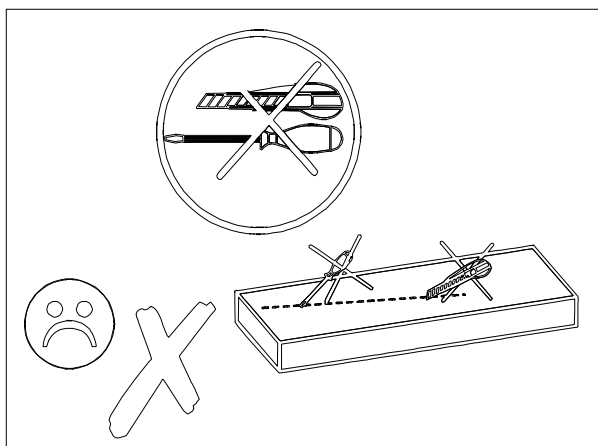

READ BEFORE ASSEMBLY

- Please read entirely Included Instruction manual and review packaged accessories according to diagram before assembling your furniture. Should you need further assistance with assembly, please contact your original place of purchase.
- Should you find missing parts or accessories during unpacking, please contact your original place of purchase. Have your original sales receipt and particular box control label ready.
- Should you find your furniture mechanically damaged, please do not continue with assembly. Return the product to original place of purchase along with all packaging materials in order to verify, that damages were caused during shipment and to improper assembly or unpacking.
- Any assembled and partially assembled units returned without original packaging will not be warranted.
- Any claims due to damages arisen during improper assembly by end user, or a third party will be covered for a fee.
- All claims must be submitted in writing only including the following: name, address, contact, detailed description of damages, proof of purchase and box control label (which includes ID number of packing person).